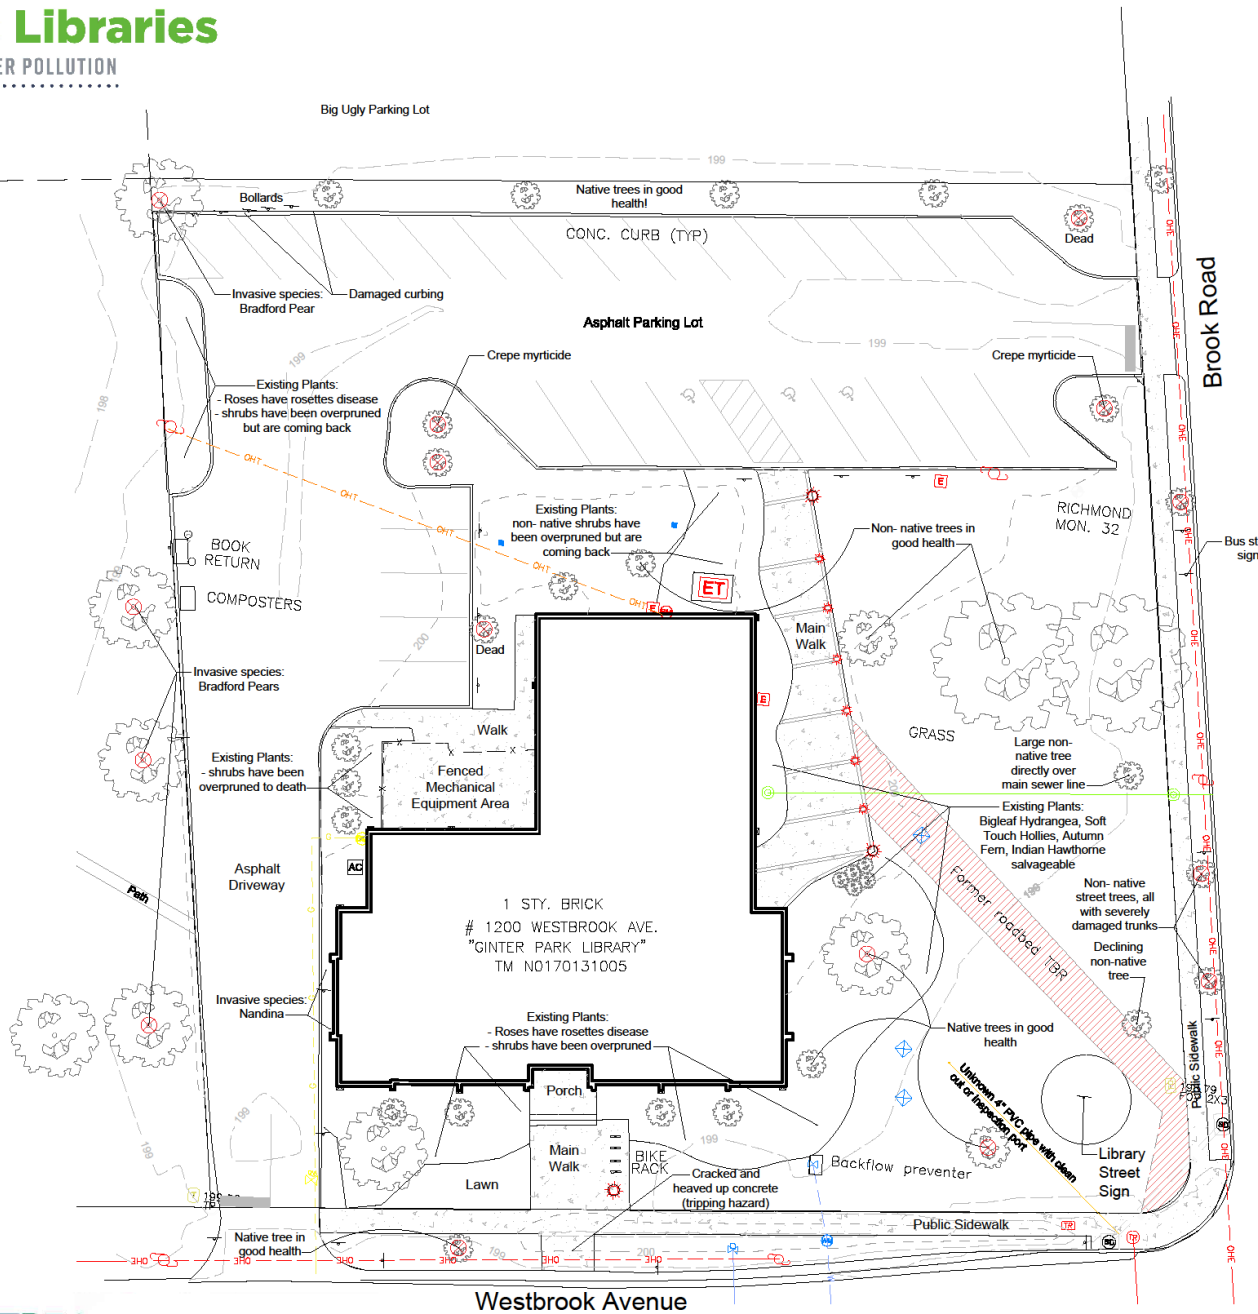

Greening Richmond Public Libraries

IMPROVING THE HEALTH OF THE JAMES RIVER BY REDUCING STORMWATER POLLUTION

Ginter Park Branch Library

1200 Westbrook Avenue, Richmond, 23227

LEGEND

- | | |
|-------------|----------------------|
| AC UNIT | ELEC. TRANSFORMER |
| BOLLARD | ADA PARKING |
| ELEC. BOX | UTILITY POLE |
| ELEC. METER | IRRIGATION VALVE BOX |
| GAS METER | 1X1 DROP INLET |
| GAS VALVE | STORM MH |
| LIGHT POLE | CLEAN OUT |
| SIGN | FIBER HANDHOLE |
| TELE. PED. | TRAFFIC HANDHOLE |
| WATER METER | TRAFFIC LIGHT POLE |
| | WATER VALVE |

- U.G. WATER
- U.G. GAS
- O.H. TELEPHONE
- CONCRETE

- Downspout locations
- Downspout location, goes below ground
- Unknown 4" PVC pipe with clean out or inspection port

- Existing Trees & Shrubs To Be Preserved:
- Existing Trees To Be Removed:

DATUM:
 HORIZONTAL: NAD83
 VERTICAL: NAVD 88
 UNDERGROUND UTILITIES MARKED BY UNKNOWN SOURCES.
 EASEMENTS AND OTHER ENCUMBRANCES MAY EXIST THAT ARE NOT SHOWN.

Current layout of Ginter Park Branch Library grounds

- U.G. WATER
- U.G. GAS
- O.H. TELEPHONE
- ▨ CONCRETE

- ⊠ Downspout locations
- ⊠ Downspout location, goes below ground
- Unknown 4" PVC pipe with clean out or inspection port
- Existing Trees & Shrubs To Be Preserved: (tree icon)
- Existing Trees To Be Removed: (tree icon with X)