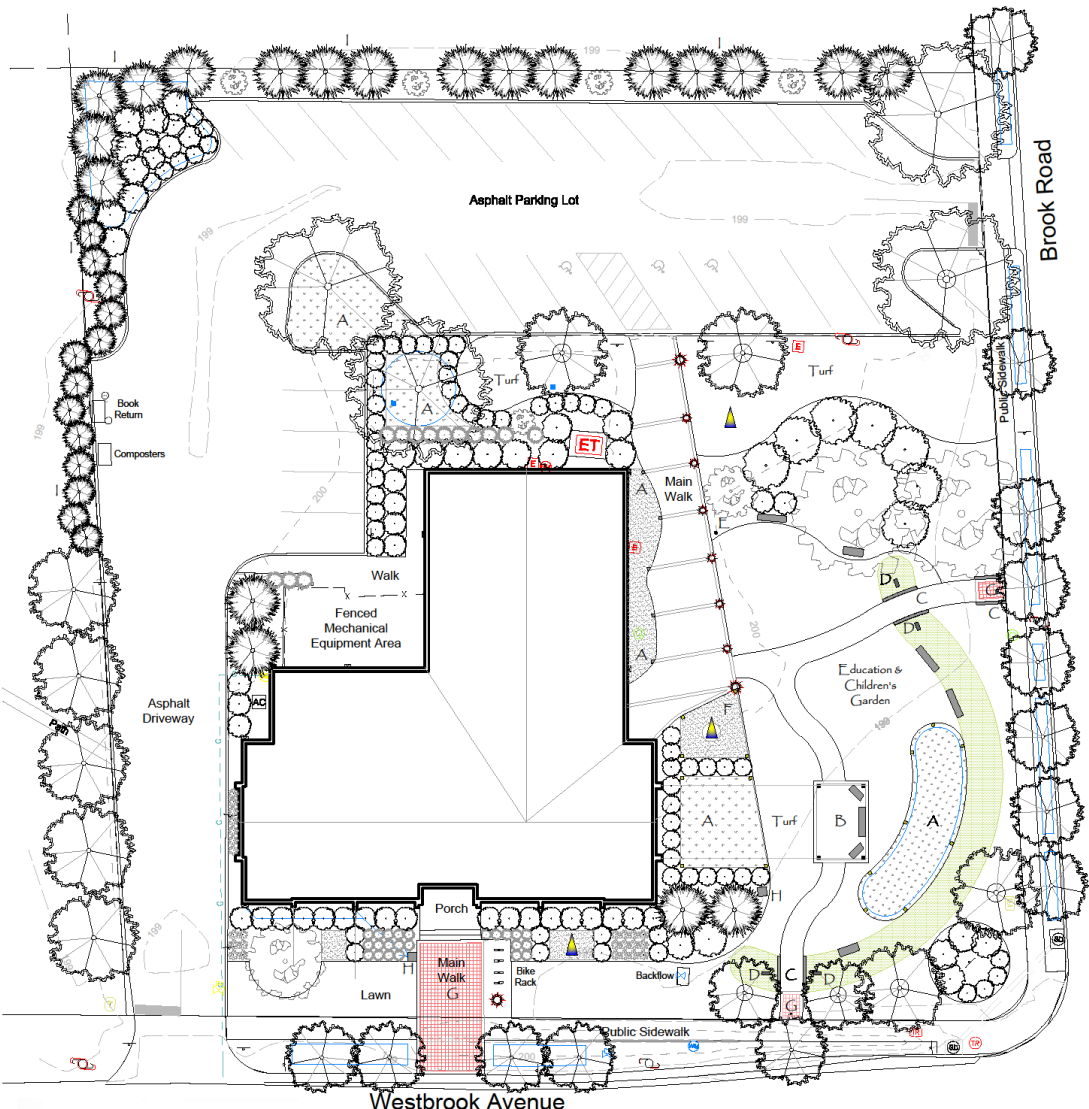

- U.G. WATER
- U.G. GAS
- O.H. TELEPHONE
- ▨ CONCRETE

- ⊠ Downspout locations
- ⊠ Downspout location, goes below ground
- Unknown 4" PVC pipe with clean out or inspection port
- Existing Trees & Shrubs To Be Preserved:
- Existing Trees To Be Removed:

FEATURES

- A Bee Zone
- B Arbor of reclaimed wood over patio and seating stones
- C Concrete checkwalls
- D Standing Stones mark garden entrance
- E Native Plant ID Game, waterproof box with paper handouts & QR code
- F Edible plants demonstration plots
- G Pervious pavers
- H Exposed stormwater filter box
- I Screening evergreens
- Reclaimed concrete benches
- Public Art Installations

Botanical Name	Common Name
Amelanchier arborea	Serviceberry
Acer rubrum	Red Maple
Aescholopis incarnata	Swamp Milkweed
Aster novi-belgii	Aster
Betula nigra	Riverbirch
Cercis canadensis	Golden Redbud
Chionanthus virginicus	Fringetree
Coreopsis auriculata	Tickseed
Dryopteris intermedia	Fancy Fern
Hydrangea arborescens	Smooth Hydrangea
Ilex opaca	American Holly
Ilex vomitoria	Dwarf Yaupon Holly
Irish leucosticta	Iris
Itea virginica	Sweetspire
Magnolia virginiana	Sweetbay Magnolia
Myrica cerifera	Bayberry
Nyssa sylvatica	Tupelo
Panicum virgatum	Switch Grass
Peristemon digitalis	Board Tongue
Phlox subulata	Creeeping Phlox
Schizanthus scoparium	Little Bluestem
Tradescantia virginiana	Spiderwort
Viburnum dentatum	Arrowwood Viburnum

Green Infrastructure Planting