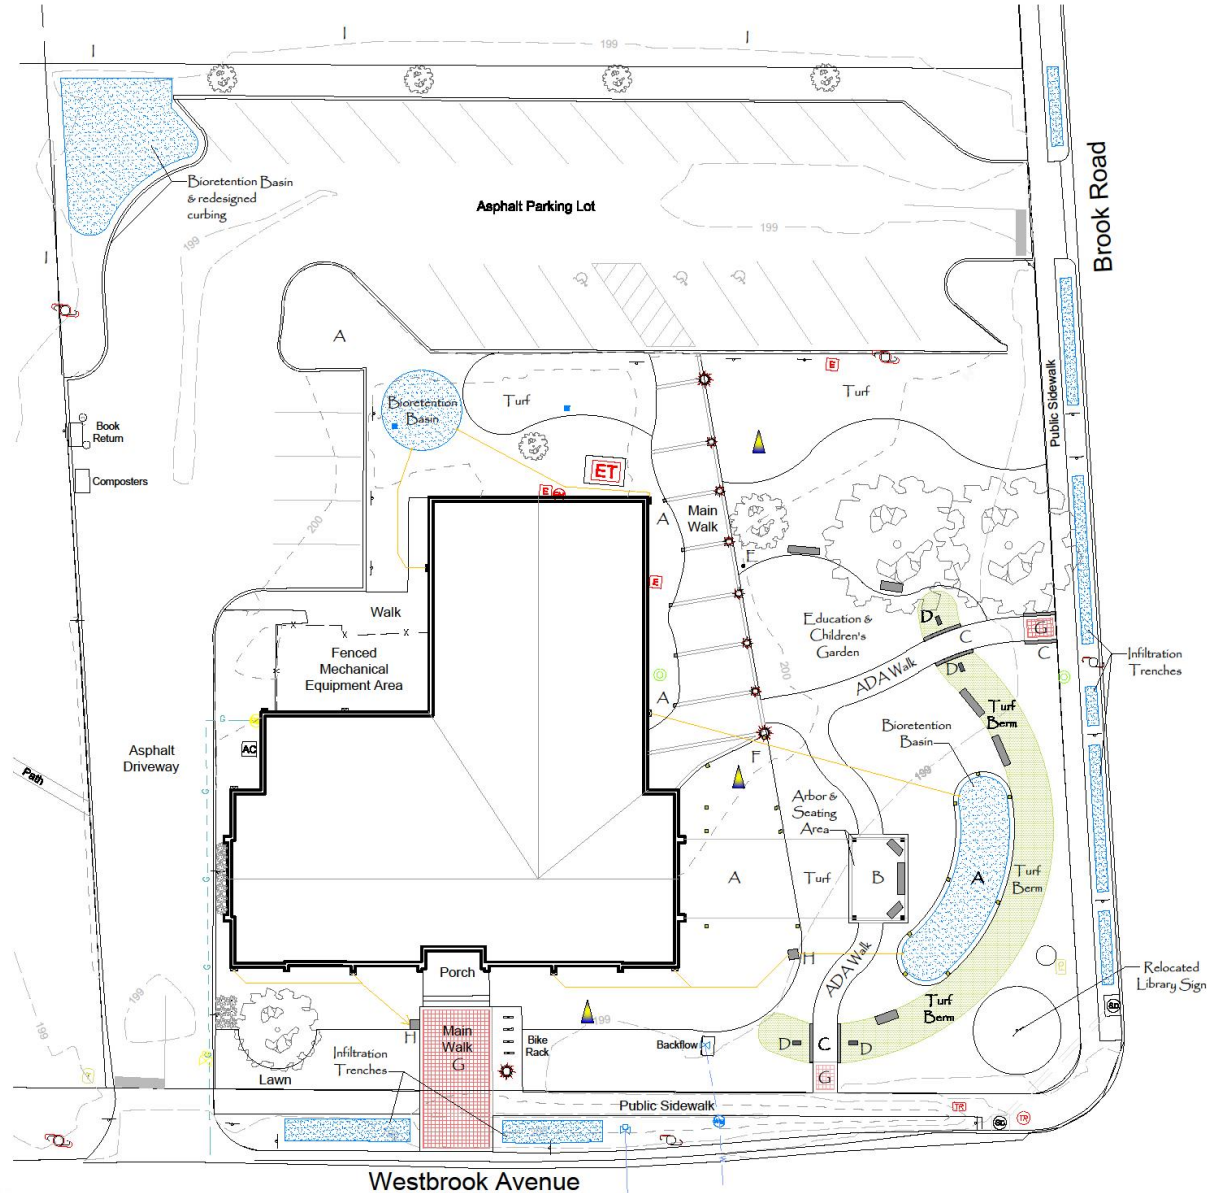

Green Infrastructure Layout